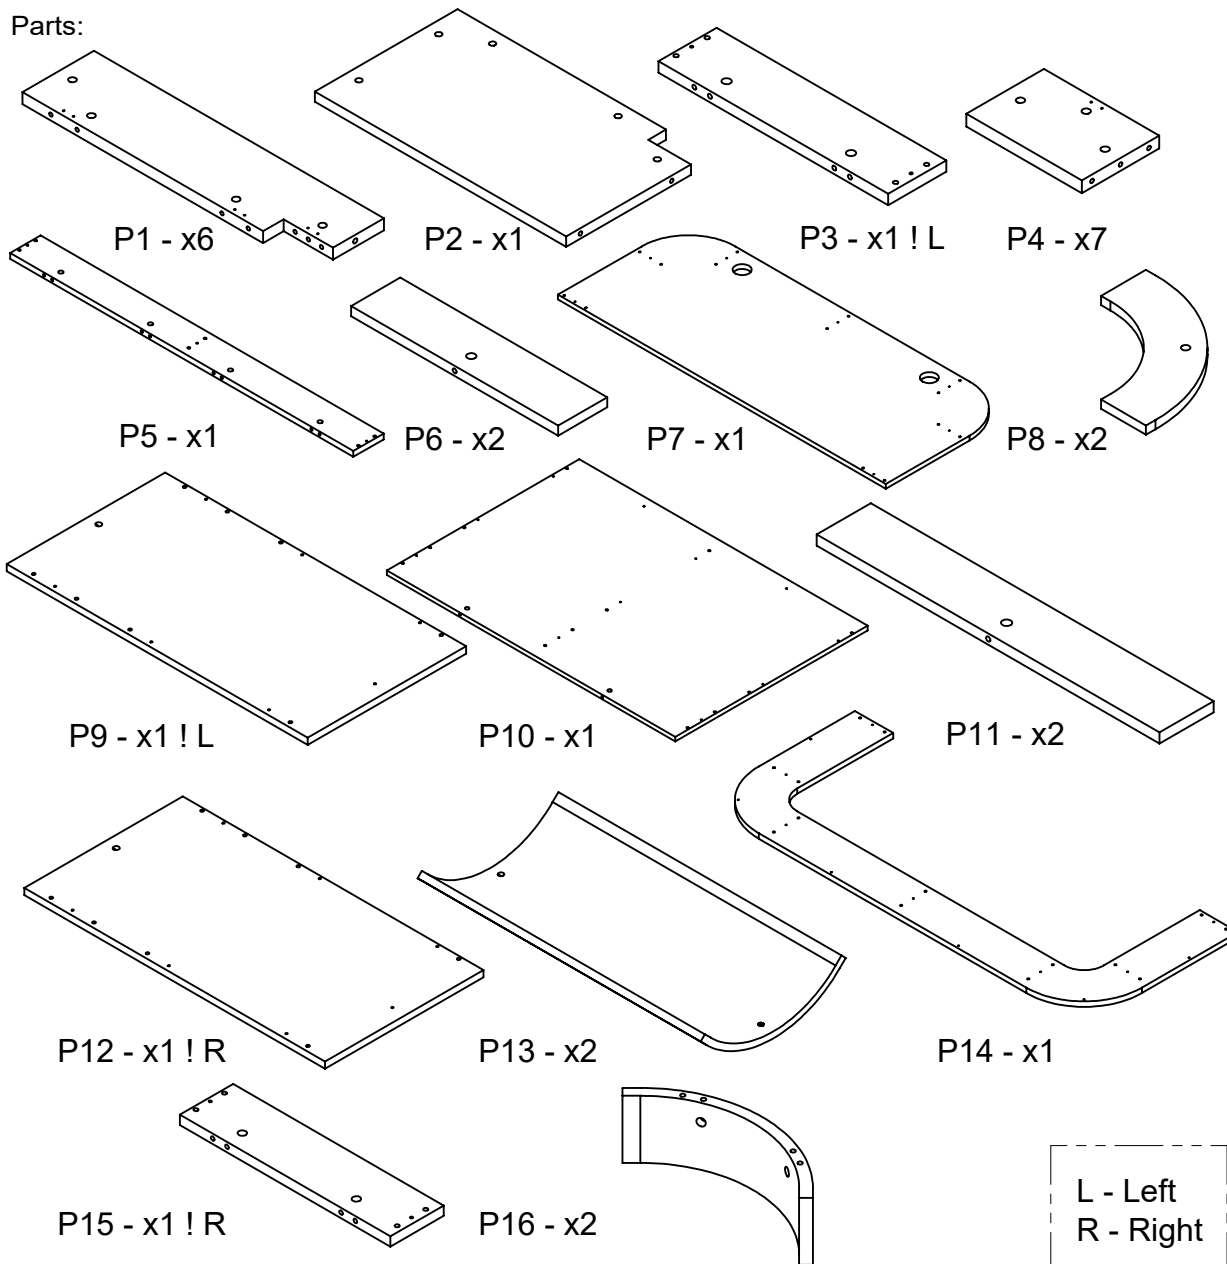

M60EC003

1 / 5

Two persons
Required tools:

Hardware:

Assembling scheme

Product:

COSY

Parts:

L - Left
R - Right

1

! - ATTENTION.
 not all 6 supporting walls need
 these fittings (Nr.11). Just 4!
 Look at the picture below:

! - ATTENTION

2

3

4

! - ATTENTION.
not all 7 supporting walls
need these fittings
(Nr.11). Just 4!
Look at the picture
below:

5

P9 L: ! - ATTENTION

6

7

Finishing touches.
Hide fittings (Nr.7 and
Nr.8) with covers.
Mind the color!