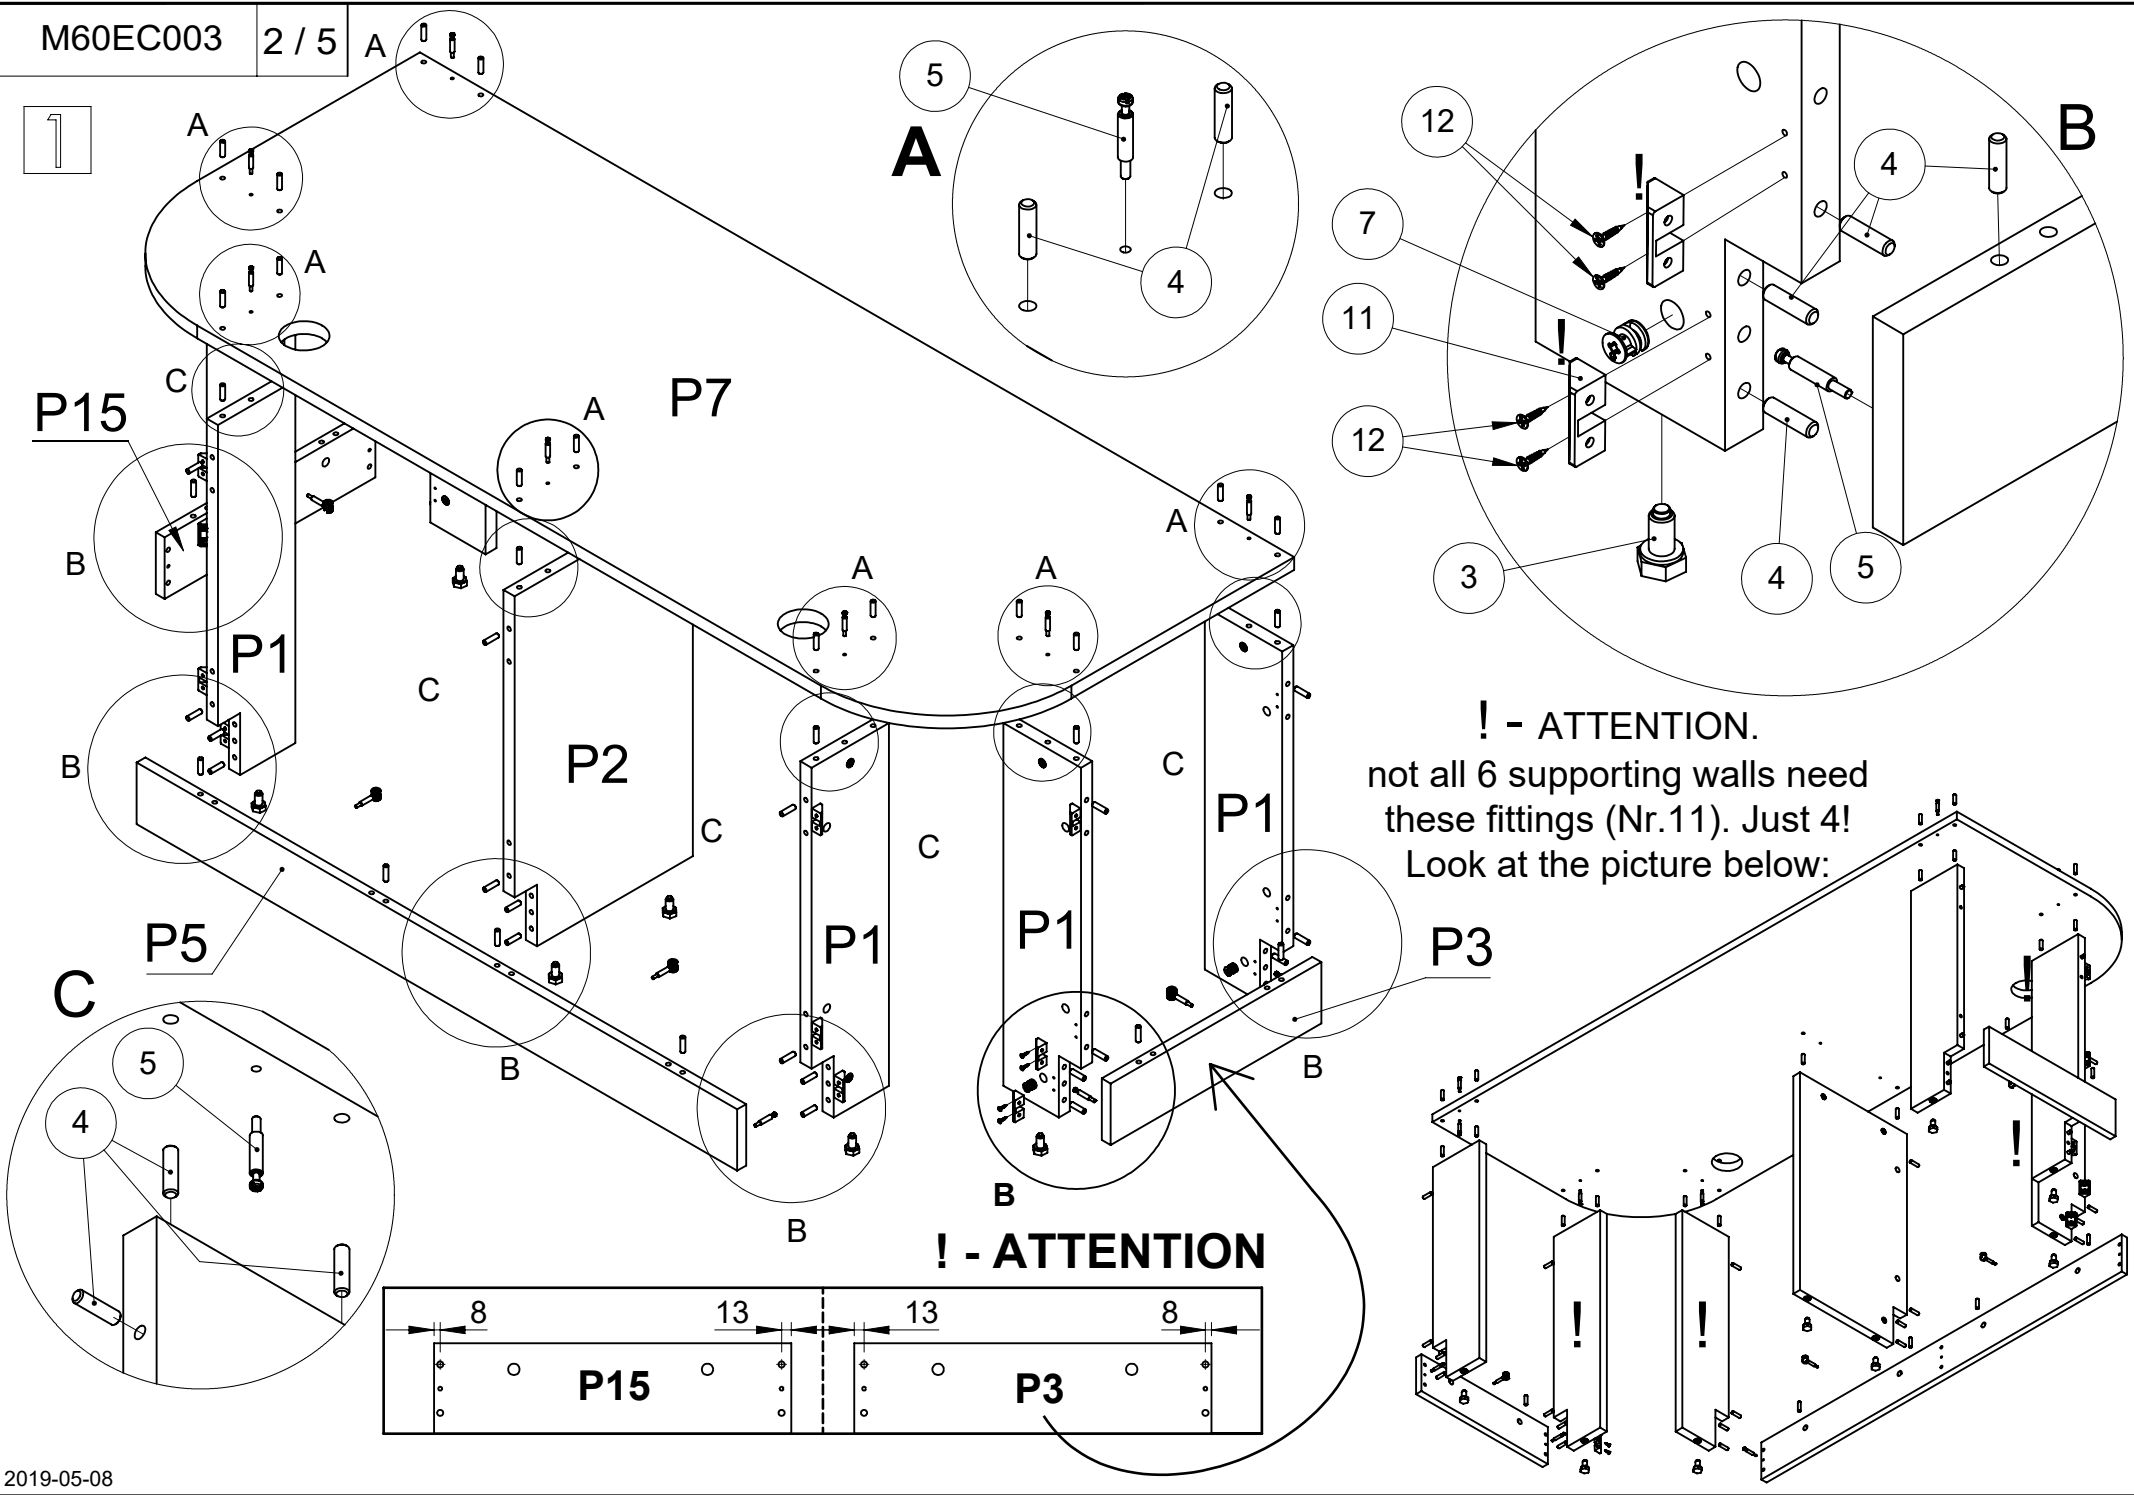

M60EC003

1 / 5

Two persons
Required tools:

Hardware:

Assembling scheme

Product:

COSY

Parts:

L - Left
R - Right

1

! - ATTENTION.
 not all 6 supporting walls need
 these fittings (Nr.11). Just 4!
 Look at the picture below:

! - ATTENTION

2

3

4

! - ATTENTION.
not all 7 supporting walls
need these fittings
(Nr.11). Just 4!
Look at the picture
below: