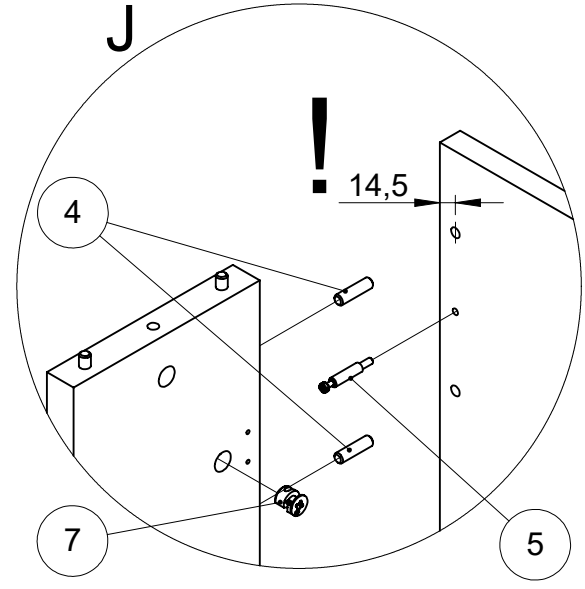

M60EC003

1 / 5

Two persons
Required tools:

Hardware:

Assembling scheme

Product:

COSY

Parts:

L - Left
R - Right

1

! - ATTENTION.
 not all 6 supporting walls need
 these fittings (Nr.11). Just 4!
 Look at the picture below:

! - ATTENTION

2

3

4

! - ATTENTION.
not all 7 supporting walls
need these fittings
(Nr.11). Just 4!
Look at the picture
below:

5

P9 L: ! - ATTENTION

6

7

Finishing touches.
Hide fittings (Nr.7 and
Nr.8) with covers.
Mind the color!